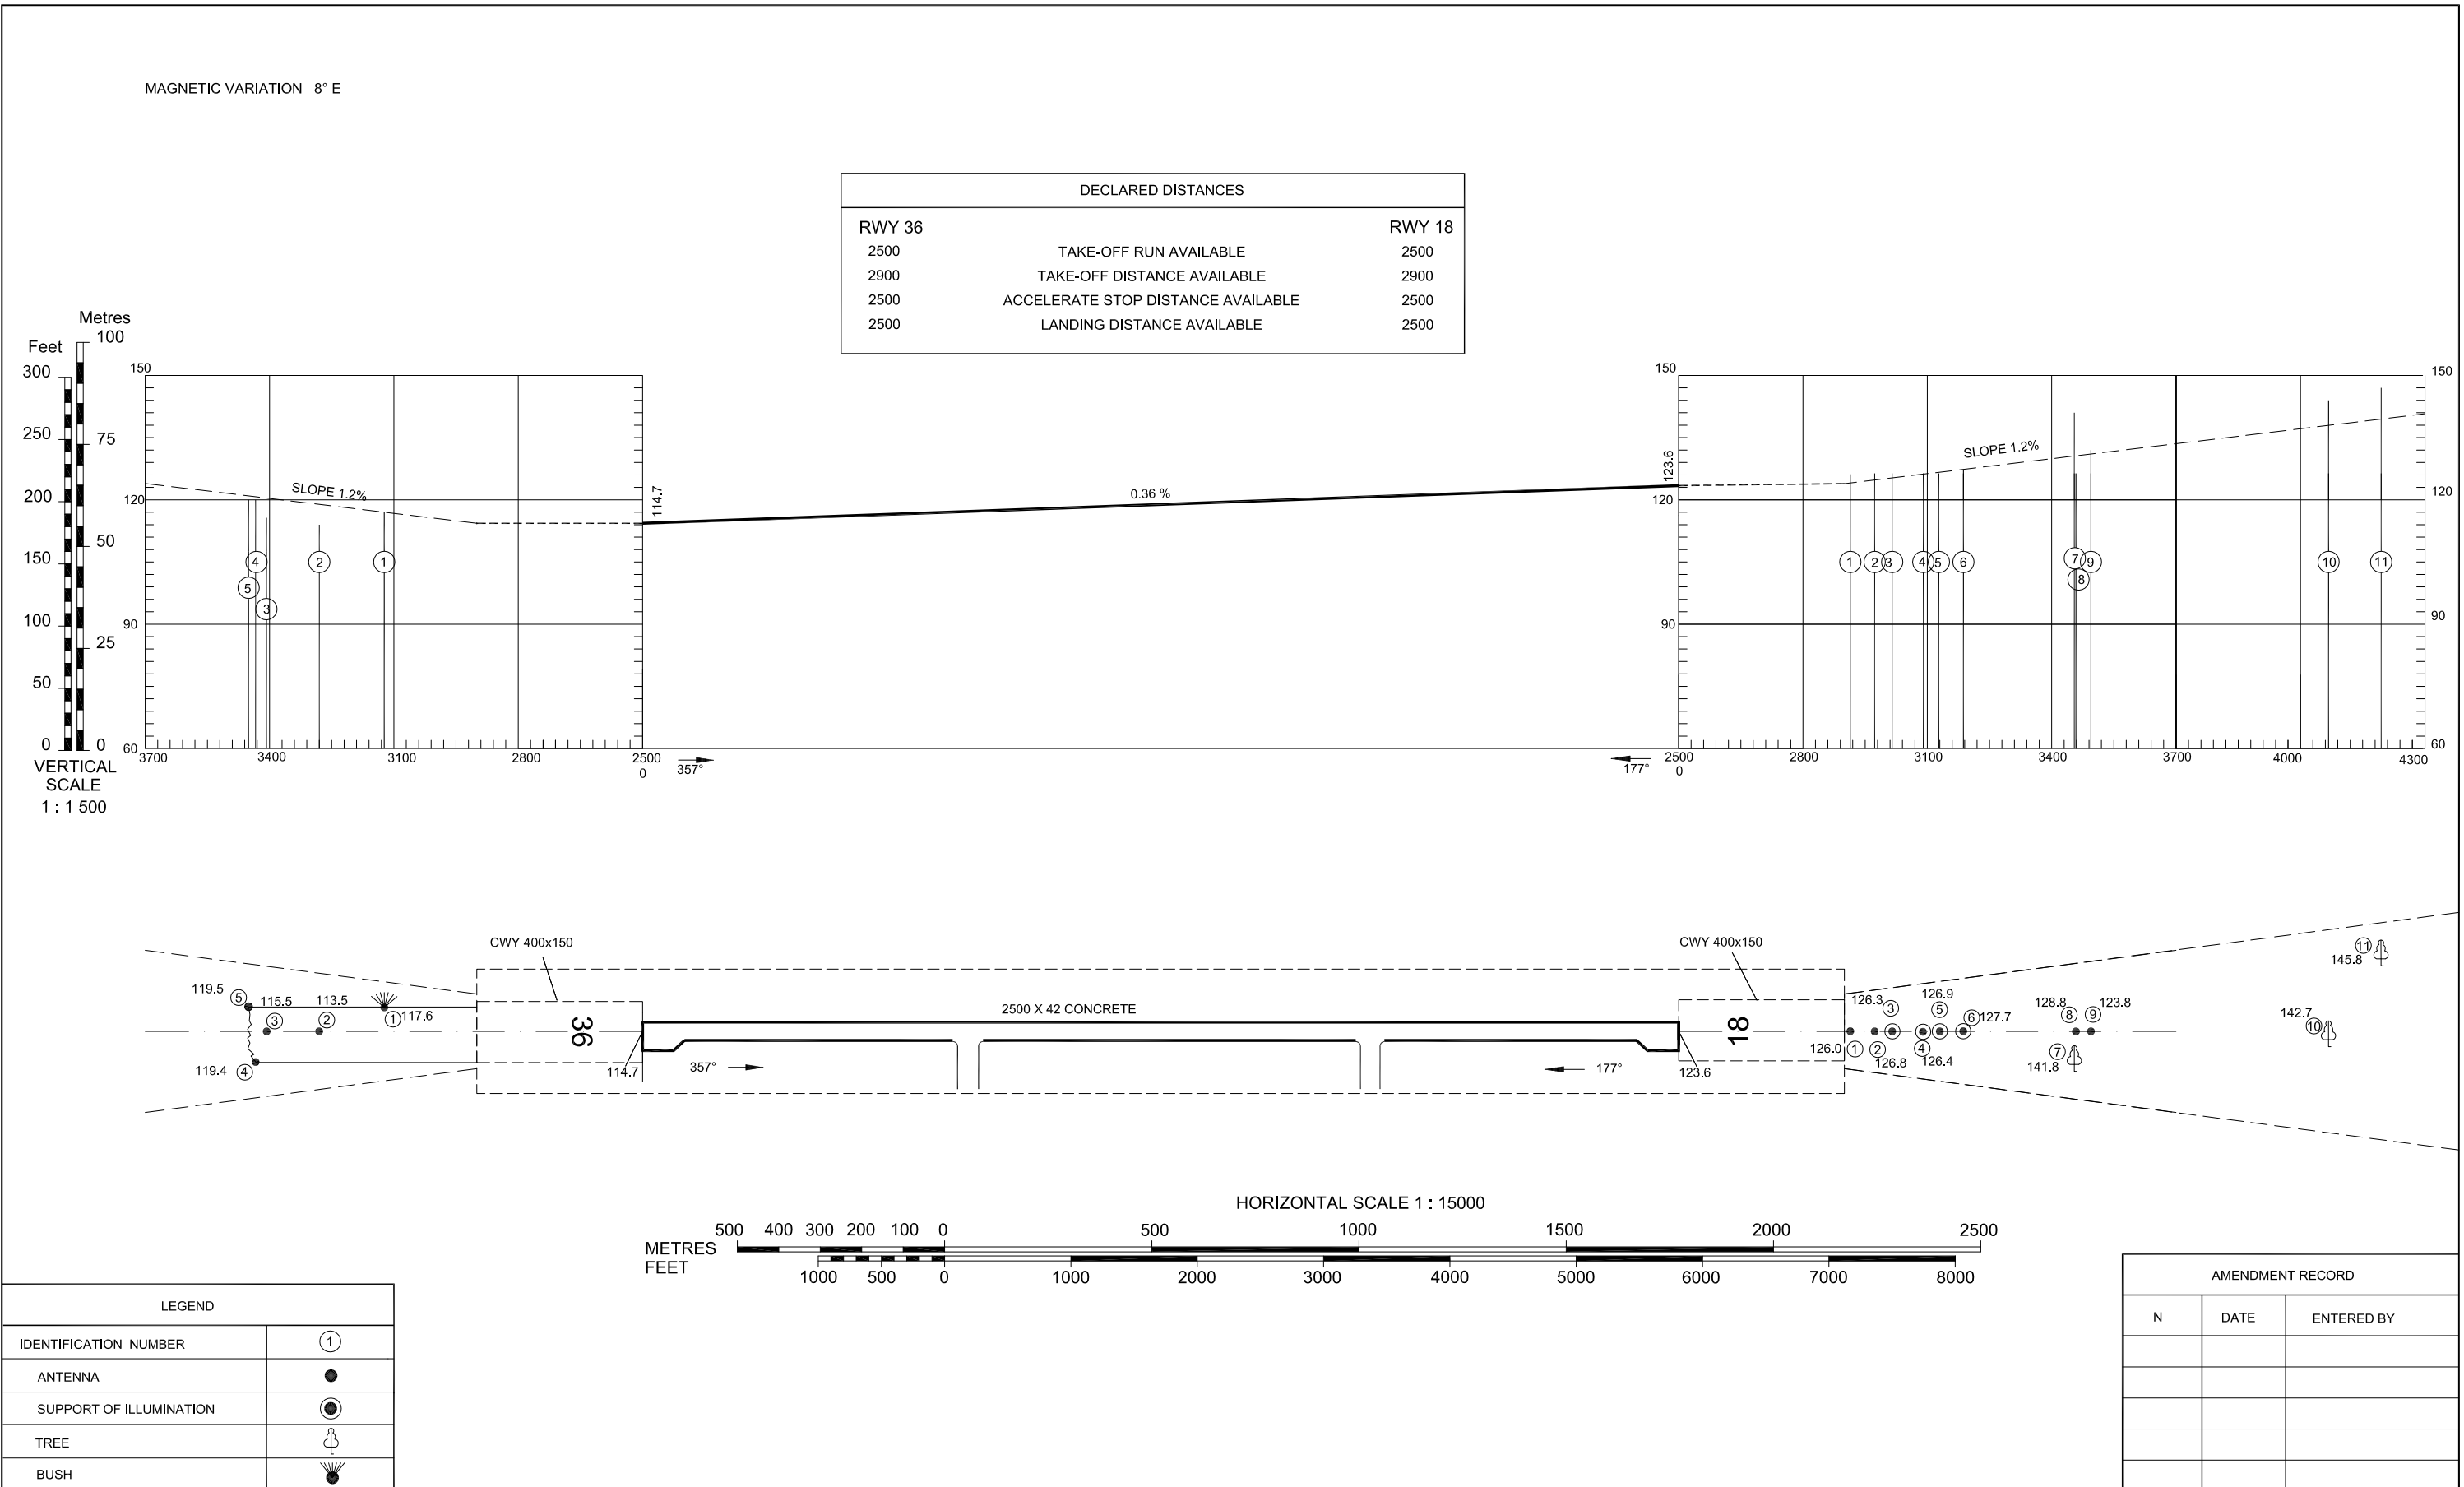

AERODROME OBSTACLE CHART - ICAO
TYPE A (OPERATING LIMITATIONS)

DIMENSIONS AND ELEVATIONS IN METRES

KRYVYI RIH/Lozuvatka

CHANGE: New OBST.