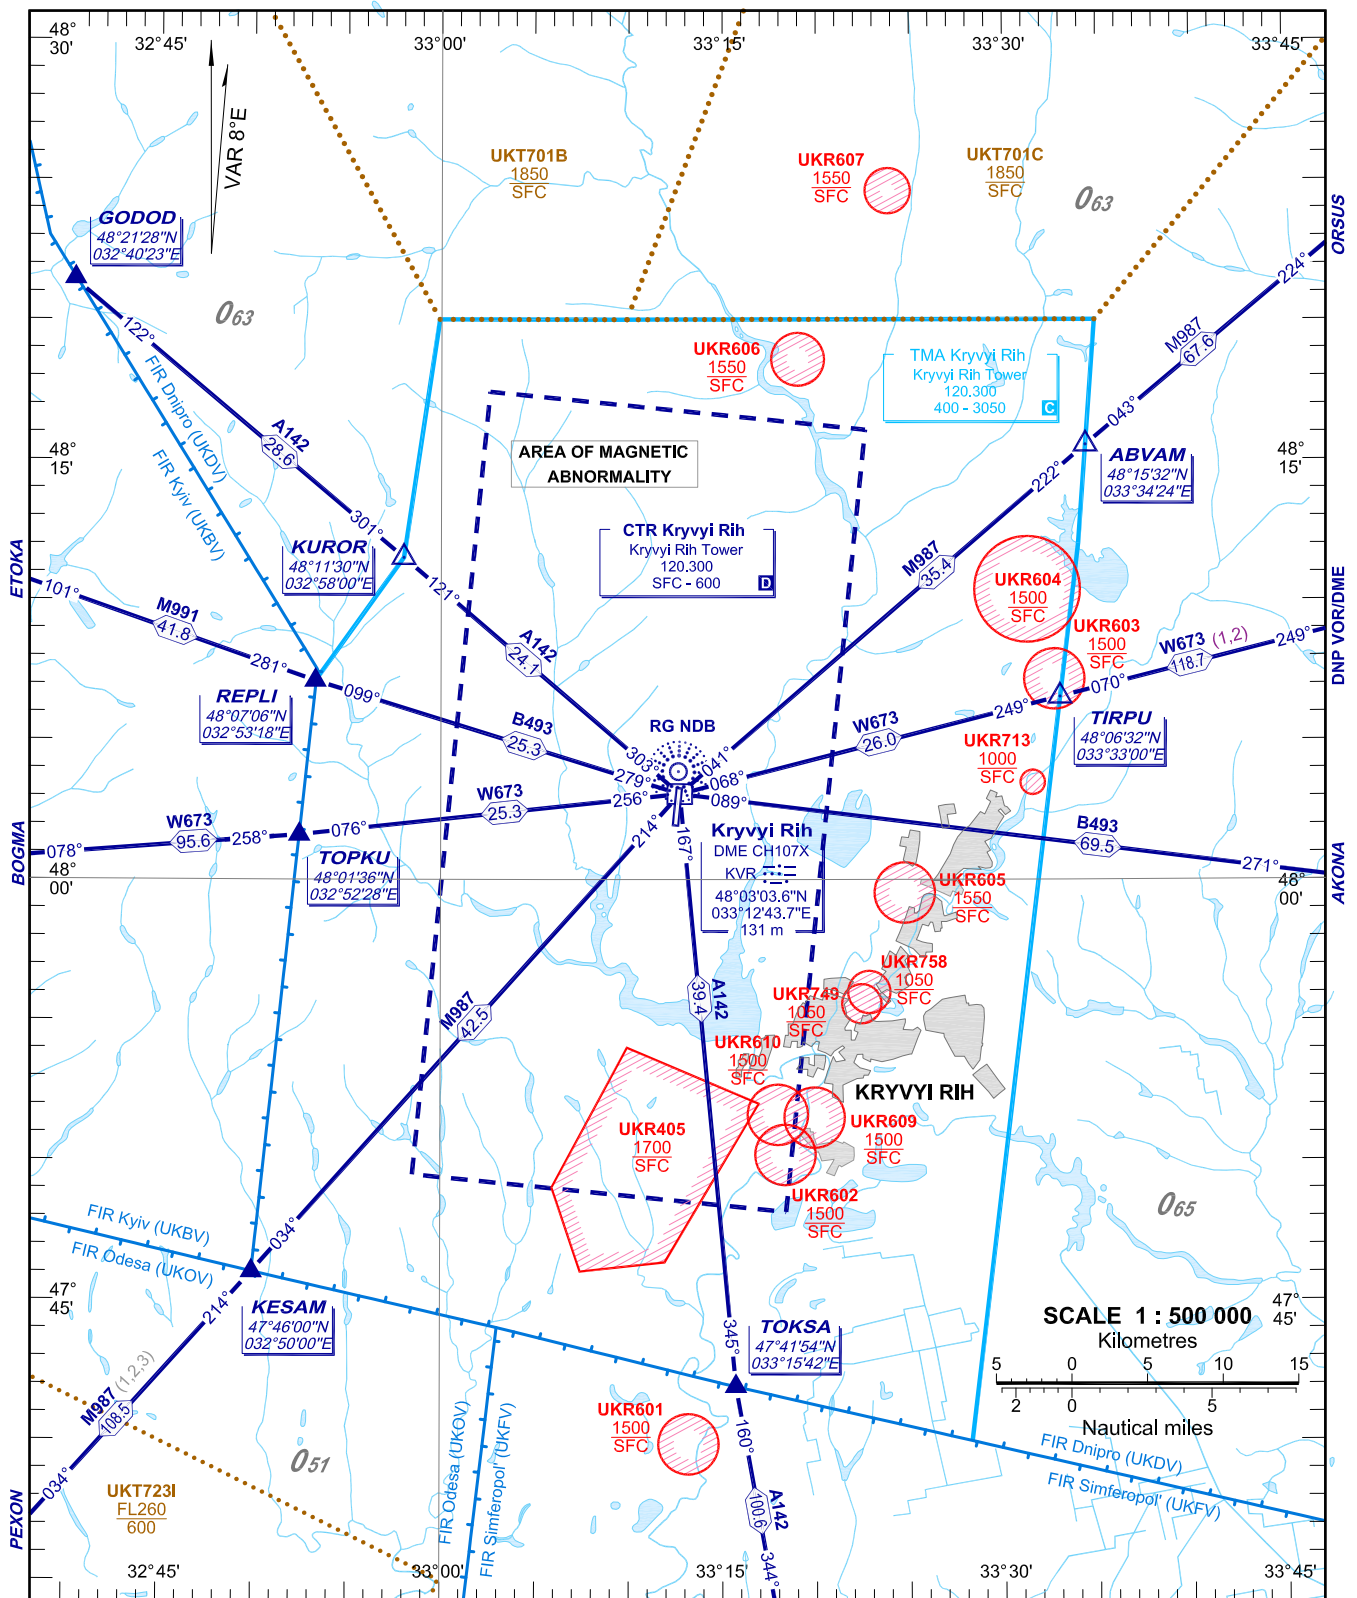

ARRIVAL, DEPARTURE
AND TRANSIT ROUTES

AREA CHART-ICAO

TMA KRYVYI RIH/Lozuvatka

NOTE:

CHANGE: GRID MORA.

BEARINGS AND TRACKS ARE MAGNETIC
ALTITUDES AND ELEVATIONS ARE IN METRES
DISTANCES ARE IN KILOMETRES